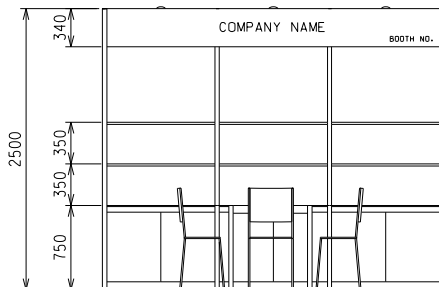

9 sqm. Standard Booth (Option A)

九平方米標準攤位 (建議 A)

PLAN
3M(W) X 3M(D) X 2.5M(H)
Standard Booth A

PERSPECTIVE
3M(W) X 3M(D) X 2.5M(H)
Standard Booth A

ELEVATION
3M(W) X 3M(D) X 2.5M(H)
Standard Booth A

BOOTH SPECIFICATIONS		QTY.
	1000W x 500D x 750H LOCKABLE CABINET	3
	3000W x 300D WOODEN DISPLAY SHELF	2
	700W x 700D x 750H MEETING TABLE	1
	BLACK LEATHER CHAIR	3
	13W LED LAMP LONGARMED SPOTLIGHT (YELLOW LIGHT)	3
	800W SOCKET	3
	H70mm CEILING BEAM	3M
	RUBBISH BIN & CARPET (9sqm.)	