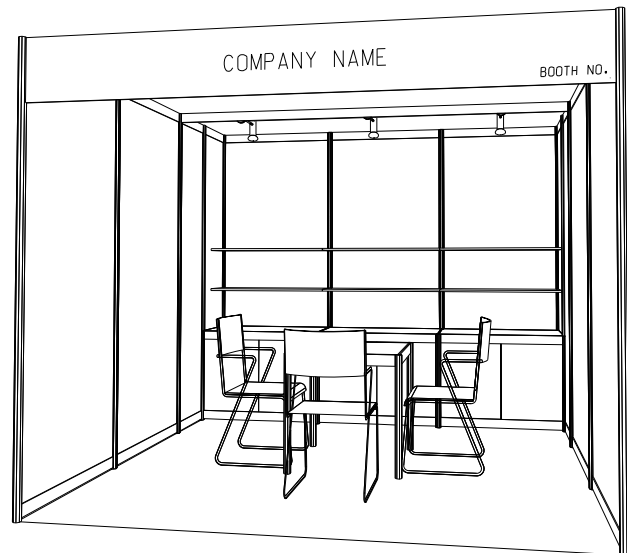

9 sqm. Standard Booth (Option A)

九平方米標準攤位 (建議 A)

PLAN
3M(W) X 3M(D) X 2.5M(H)
Standard Booth A

PERSPECTIVE
3M(W) X 3M(D) X 2.5M(H)
Standard Booth A

ELEVATION
3M(W) X 3M(D) X 2.5M(H)
Standard Booth A

BOOTH SPECIFICATIONS		QTY.
	1000W x 500D x 750H LOCKABLE CABINET	3
	3000W x 300D WOODEN DISPLAY SHELF	2
	700W x 700D x 750H MEETING TABLE	1
	BLACK LEATHER CHAIR	3
	13W LED LAMP LONGARMED SPOTLIGHT (YELLOW LIGHT)	3
	800W SOCKET	3
	H70mm CEILING BEAM	3M
	RUBBISH BIN & CARPET (9sqm.)	