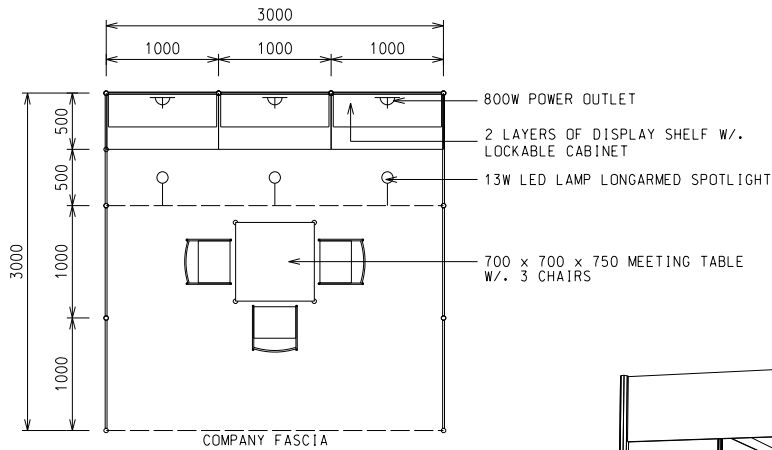

9 sqm. Standard Booth (Option A)

九平方米標準攤位 (建議 A)

PLAN
3M(W) X 3M(D) X 2.5M(H)
Standard Booth A

PERSPECTIVE
3M(W) X 3M(D) X 2.5M(H)
Standard Booth A

ELEVATION
3M(W) X 3M(D) X 2.5M(H)
Standard Booth A

BOOTH SPECIFICATIONS		QTY.
	1000W x 500D x 750H LOCKABLE CABINET	3
	3000W x 300D WOODEN DISPLAY SHELF	2
	700W x 700D x 750H MEETING TABLE	1
	BLACK LEATHER CHAIR	3
	13W LED LAMP LONGARMED SPOTLIGHT (YELLOW LIGHT)	3
	800W SOCKET	3
	H70mm CEILING BEAM	3M
	RUBBISH BIN & CARPET (9sqm.)	