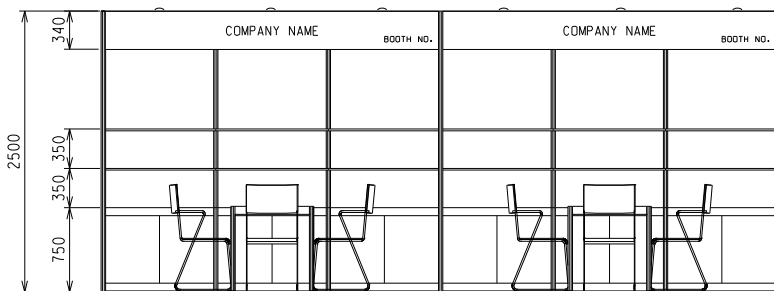

18 sqm. Standard Booth (Option A)

十八平方米標準攤位 (建議 A)

PLAN
6M(W) X 3M(D) X 2.5M(H)
Standard Booth A

PERSPECTIVE
6M(W) X 3M(D) X 2.5M(H)
Standard Booth A

ELEVATION
6M(W) X 3M(D) X 2.5M(H)
Standard Booth A

BOOTH SPECIFICATIONS		QTY.
	1000W x 500D x 750H LOCKABLE CABINET	6
	3000W x 300D WOODEN DISPLAY SHELF	4
	700W x 700D x 750H MEETING TABLE	2
	BLACK LEATHER CHAIR	6
	13W LED LAMP LONGARMED SPOTLIGHT (YELLOW LIGHT)	6
	800W SOCKET	6
	H70mm CEILING BEAM	9M
	RUBBISH BIN & CARPET (18sqm.)	

*The Hong Kong Trade Development Council reserves the right to change the configuration if necessary.

*如有需要，香港貿易發展局有權更改攤位結構。