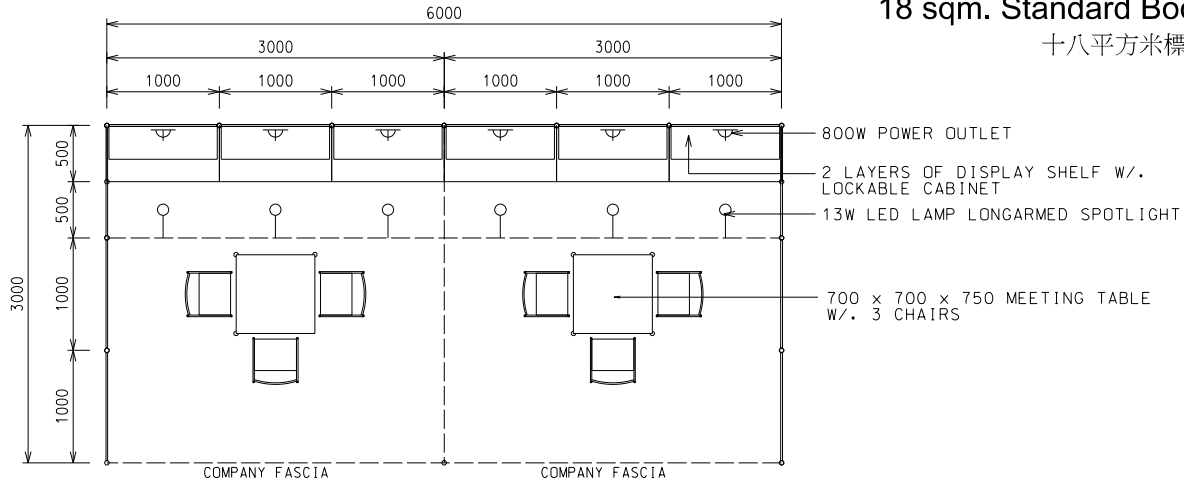

18 sqm. Standard Booth (Option A)

十八平方米標準攤位 (建議 A)

PLAN
6M(W) X 3M(D) X 2.5M(H)
Standard Booth A

PERSPECTIVE
6M(W) X 3M(D) X 2.5M(H)
Standard Booth A

ELEVATION
6M(W) X 3M(D) X 2.5M(H)
Standard Booth A

BOOTH SPECIFICATIONS		QTY.
	1000W x 500D x 750H LOCKABLE CABINET	6
	3000W x 300D WOODEN DISPLAY SHELF	4
	700W x 700D x 750H MEETING TABLE	2
	BLACK LEATHER CHAIR	6
	13W LED LAMP LONGARMED SPOTLIGHT (YELLOW LIGHT)	6
	800W SOCKET	6
	H70mm CEILING BEAM	9M
	RUBBISH BIN & CARPET (18sqm.)	