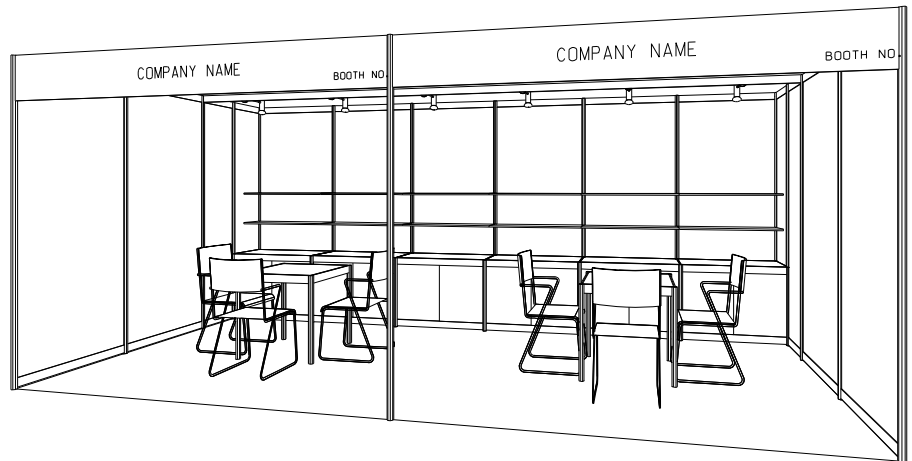

18 sqm. Standard Booth (Option A)

十八平方米標準攤位 (建議 A)

PLAN
6M(W) X 3M(D) X 2.5M(H)
Standard Booth A

PERSPECTIVE
6M(W) X 3M(D) X 2.5M(H)
Standard Booth A

ELEVATION
6M(W) X 3M(D) X 2.5M(H)
Standard Booth A

BOOTH SPECIFICATIONS		QTY.
	1000W x 500D x 750H LOCKABLE CABINET	6
	3000W x 300D WOODEN DISPLAY SHELF	4
	700W x 700D x 750H MEETING TABLE	2
	BLACK LEATHER CHAIR	6
	13W LED LAMP LONGARMED SPOTLIGHT (YELLOW LIGHT)	6
	800W SOCKET	6
	H70mm CEILING BEAM	9M
	RUBBISH BIN & CARPET (18sqm.)	

*The Hong Kong Trade Development Council reserves the right to change the configuration if necessary.

*如有需要，香港貿易發展局有權更改攤位結構。