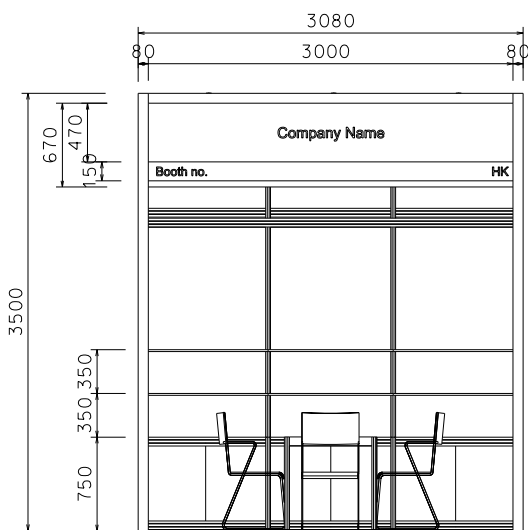

3M x 3M Standard Booth

三米乘三米攤位

FOAMBOARD FASCIA W/
STICKER FIN.

BOOTH SPECIFICATIONS		QTY.
	1000W x 500D x 750H CABINET	3
	3000W x 300D WOODEN DISPLAY SHELF	2
	700W x 700D x 750H MEETING TABLE	1
	BLACK LEATHER CHAIR	3
	13W LED LAMP LONGARMED SPOTLIGHT (YELLOW LIGHT) SET AT 3500mmH	3
	800W SOCKET	2
	CEILING GRID (175mmH) SET AT 3.5mmH	12M
	RUBBISH BIN & CARPET (9sqm.)	