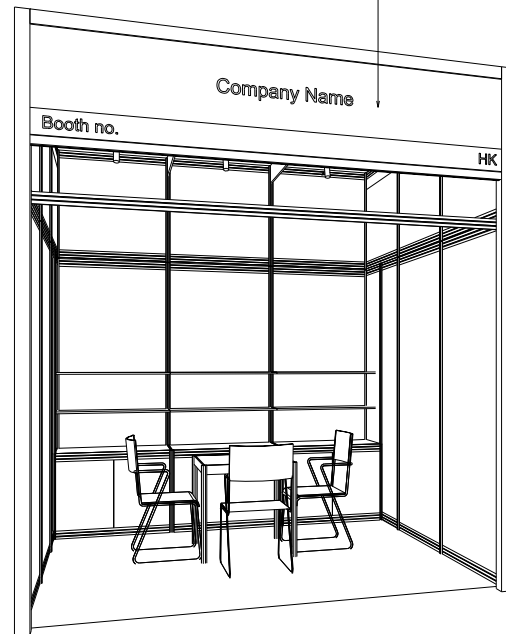

3M x 3M Standard Booth

三米乘三米攤位

FOAMBOARD FASCIA W/
STICKER FIN.

BOOTH SPECIFICATIONS		QTY.
	1000W x 500D x 750H CABINET	3
	3000W x 300D WOODEN DISPLAY SHELF	2
	700W x 700D x 750H MEETING TABLE	1
	BLACK LEATHER CHAIR	3
	13W LED LAMP LONGARMED SPOTLIGHT (YELLOW LIGHT) SET AT 3500mmH	3
	800W SOCKET	2
	CEILING GRID (175mmH) SET AT 3.5mmH	12M
	RUBBISH BIN & CARPET (9sqm.)	