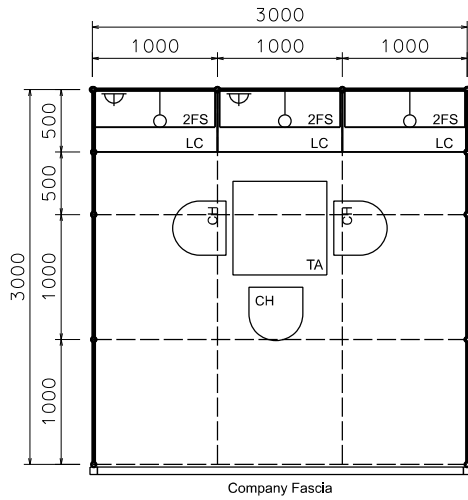

3M x 3M Standard Booth

三米乘三米攤位

FOAMBOARD FASCIA W/
STICKER FIN.

BOOTH SPECIFICATIONS		QTY.
	1000W x 500D x 750H CABINET	3
	3000W x 300D WOODEN DISPLAY SHELF	2
	700W x 700D x 750H MEETING TABLE	1
	BLACK LEATHER CHAIR	3
	13W LED LAMP LONGARMED SPOTLIGHT (YELLOW LIGHT) SET AT 3500mmH	3
	800W SOCKET	2
	CEILING GRID (175mmH) SET AT 3.5mmH	12M
	RUBBISH BIN & CARPET (9sqm.)	