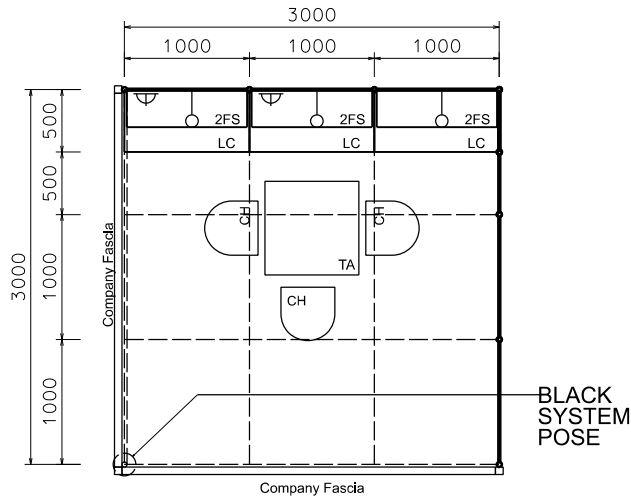

### 3M x 3M Left Corner Booth

三米乘三米左邊角位攤位

FOAMBOARD FASCIA W/  
STICKER FIN.

BOOTH SPECIFICATIONS		QTY.
	1000W x 500D x 750H CABINET	3
	3000W x 300D WOODEN DISPLAY SHELF	2
	700W x 700D x 750H MEETING TABLE	1
	BLACK LEATHER CHAIR	3
	13W LED LAMP LONGARMED SPOTLIGHT (YELLOW LIGHT) SET AT 3500mmH	3
	800W SOCKET	2
	CEILING GRID (175mmH) SET AT 3.5mmH	12M
	RUBBISH BIN & CARPET (9sqm.)	