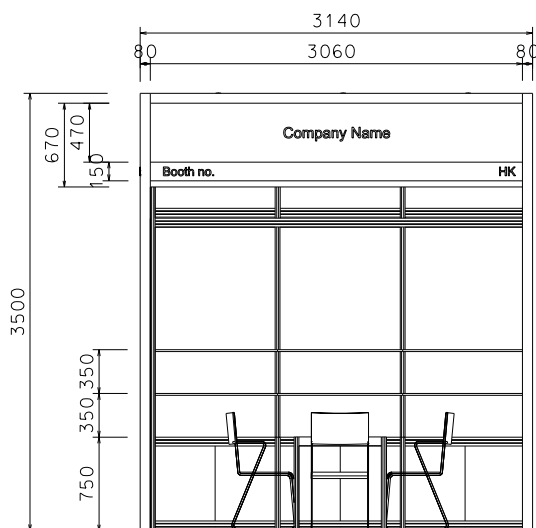

### 3M x 3M Left Corner Booth

三米乘三米左邊角位攤位

FOAMBOARD FASCIA W/  
STICKER FIN.

BOOTH SPECIFICATIONS		QTY.
	1000W x 500D x 750H CABINET	3
	3000W x 300D WOODEN DISPLAY SHELF	2
	700W x 700D x 750H MEETING TABLE	1
	BLACK LEATHER CHAIR	3
	13W LED LAMP LONGARMED SPOTLIGHT (YELLOW LIGHT) SET AT 3500mmH	3
	800W SOCKET	2
	CEILING GRID (175mmH) SET AT 3.5mmH	12M
	RUBBISH BIN & CARPET (9sqm.)	