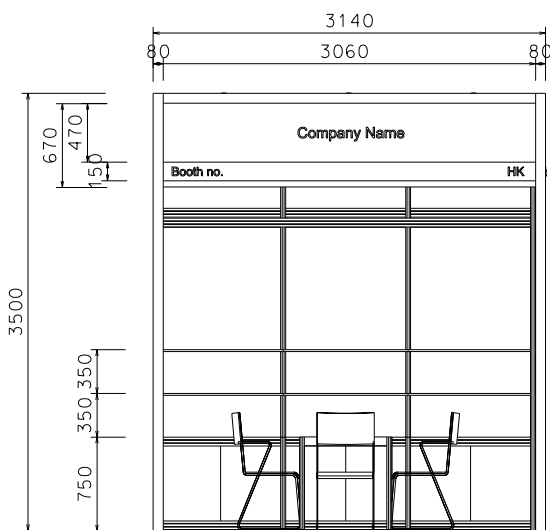

3M x 3M Right Corner Booth

三米乘三米右邊角位攤位

BLACK SYSTEM POSE

FOAMBOARD FASCIA W/ STICKER FIN.

BOOTH SPECIFICATIONS		QTY.
	1000W x 500D x 750H CABINET	3
	3000W x 300D WOODEN DISPLAY SHELF	2
	700W x 700D x 750H MEETING TABLE	1
	BLACK LEATHER CHAIR	3
	13W LED LAMP LONGARMED SPOTLIGHT (YELLOW LIGHT) SET AT 3500mmH	3
	800W SOCKET	2
	CEILING GRID (175mmH) SET AT 3.5mmH	12M
	RUBBISH BIN & CARPET (9sqm.)	