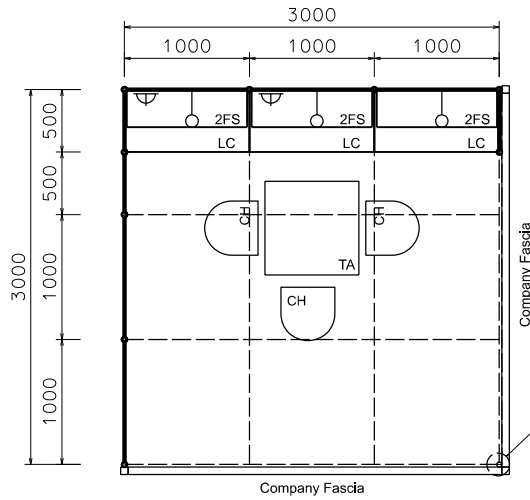

3M x 3M Right Corner Booth

三米乘三米右邊角位攤位

BLACK SYSTEM POSE

FOAMBOARD FASCIA W/ STICKER FIN.

BOOTH SPECIFICATIONS		QTY.
	1000W x 500D x 750H CABINET	3
	3000W x 300D WOODEN DISPLAY SHELF	2
	700W x 700D x 750H MEETING TABLE	1
	BLACK LEATHER CHAIR	3
	13W LED LAMP LONGARMED SPOTLIGHT (YELLOW LIGHT) SET AT 3500mmH	3
	800W SOCKET	2
	CEILING GRID (175mmH) SET AT 3.5mmH	12M
	RUBBISH BIN & CARPET (9sqm.)	

*The Hong Kong Trade Development Council reserves the right to change the configuration if necessary.

*如有需要，香港貿易發展局有權更改攤位結構。