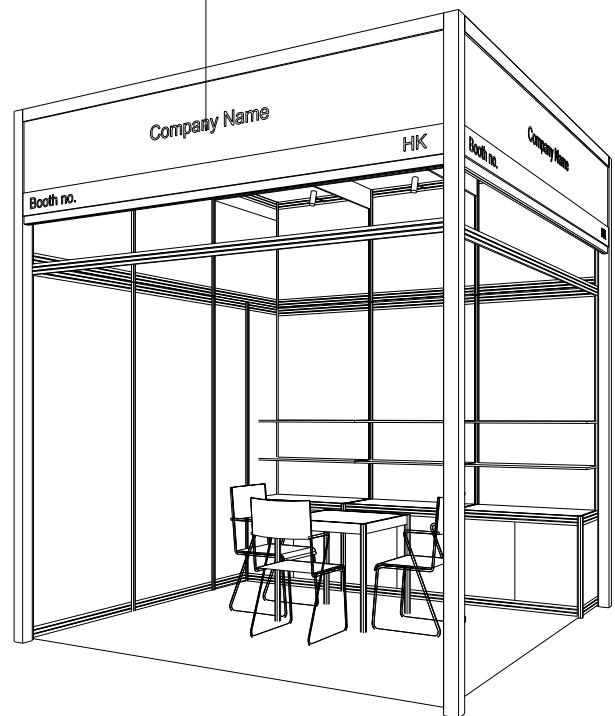

3M x 3M Right Corner Booth

三米乘三米右邊角位攤位

BLACK SYSTEM POSE

FOAMBOARD FASCIA W/ STICKER FIN.

BOOTH SPECIFICATIONS		QTY.
	1000W x 500D x 750H CABINET	3
	3000W x 300D WOODEN DISPLAY SHELF	2
	700W x 700D x 750H MEETING TABLE	1
	BLACK LEATHER CHAIR	3
	13W LED LAMP LONGARMED SPOTLIGHT (YELLOW LIGHT) SET AT 3500mmH	3
	800W SOCKET	2
	CEILING GRID (175mmH) SET AT 3.5mmH	12M
	RUBBISH BIN & CARPET (9sqm.)	

*The Hong Kong Trade Development Council reserves the right to change the configuration if necessary.

*如有需要，香港貿易發展局有權更改攤位結構。