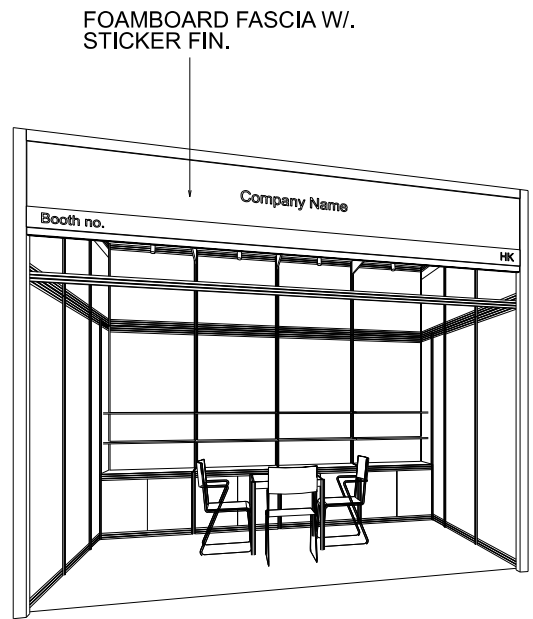

### 4M x 3M Standard Booth

四米乘三米攤位

BOOTH SPECIFICATIONS		QTY.
	1000W x 500D x 750H CABINET	4
	2000W x 300D WOODEN DISPLAY SHELF	4
	700W x 700D x 750H MEETING TABLE	1
	BLACK LEATHER CHAIR	3
	13W LED LAMP LONGARMED SPOTLIGHT (YELLOW LIGHT) AT 3500mmH	4
	800W SOCKET	3
	CEILING GRID (175mmH) SET AT 3.5mmH	17M
	RUBBISH BIN AND CARPET (12sqm.)	

\*The Hong Kong Trade Development Council reserves the right to change the configuration if necessary.

\*如有需要，香港貿易發展局有權更改攤位結構。