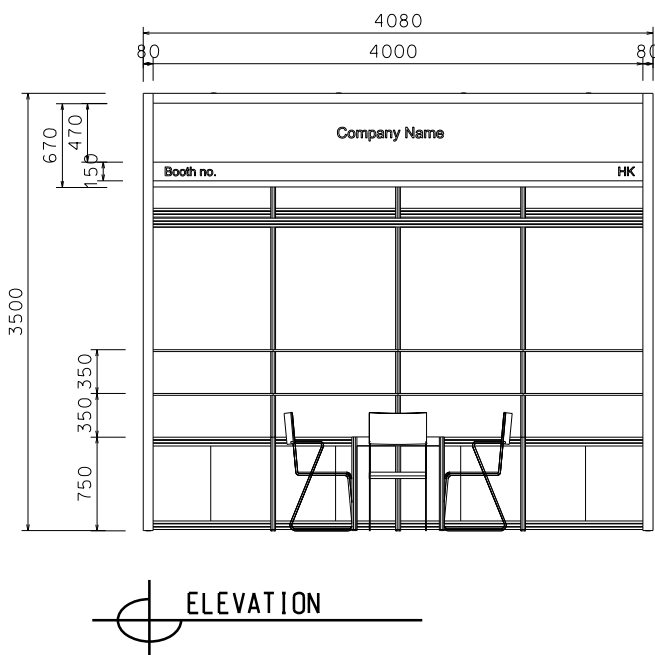

### 4M x 3M Standard Booth

四米乘三米攤位

BOOTH SPECIFICATIONS		QTY.
	1000W x 500D x 750H CABINET	4
	2000W x 300D WOODEN DISPLAY SHELF	4
	700W x 700D x 750H MEETING TABLE	1
	BLACK LEATHER CHAIR	3
	13W LED LAMP LONGARMED SPOTLIGHT (YELLOW LIGHT) AT 3500mmH	4
	800W SOCKET	3
	CEILING GRID (175mmH) SET AT 3.5mmH	17M
	RUBBISH BIN AND CARPET (12sqm.)	