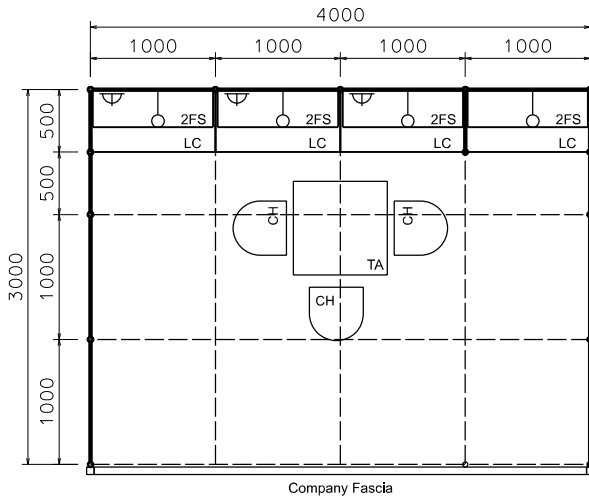

### 4M x 3M Standard Booth

四米乘三米攤位

BOOTH SPECIFICATIONS		QTY.
	1000W x 500D x 750H CABINET	4
	2000W x 300D WOODEN DISPLAY SHELF	4
	700W x 700D x 750H MEETING TABLE	1
	BLACK LEATHER CHAIR	3
	13W LED LAMP LONGARMED SPOTLIGHT (YELLOW LIGHT) AT 3500mmH	4
	800W SOCKET	3
	CEILING GRID (175mmH) SET AT 3.5mmH	17M
	RUBBISH BIN AND CARPET (12sqm.)	