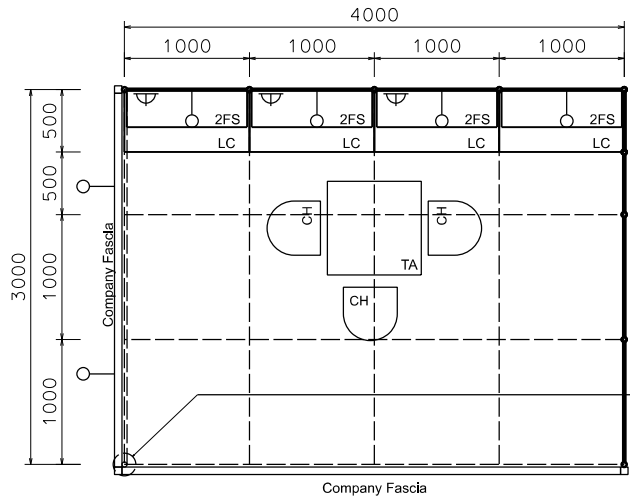

4M x 3M Left Corner Booth

四米乘三米左邊角位攤位

BLACK SYSTEM POSE

FOAMBOARD FASCIA W/
STICKER FIN.

BOOTH SPECIFICATIONS		QTY.
	1000W x 500D x 750H CABINET	4
	2000W x 300D WOODEN DISPLAY SHELF	4
	700W x 700D x 750H MEETING TABLE	1
	BLACK LEATHER CHAIR	3
	13W LED LAMP LONGARMED SPOTLIGHT (YELLOW LIGHT) AT 3500mmH	4
	800W SOCKET	3
	CEILING GRID (175mmH) SET AT 3.5mmH	17M
	RUBBISH BIN AND CARPET (12sqm.)	