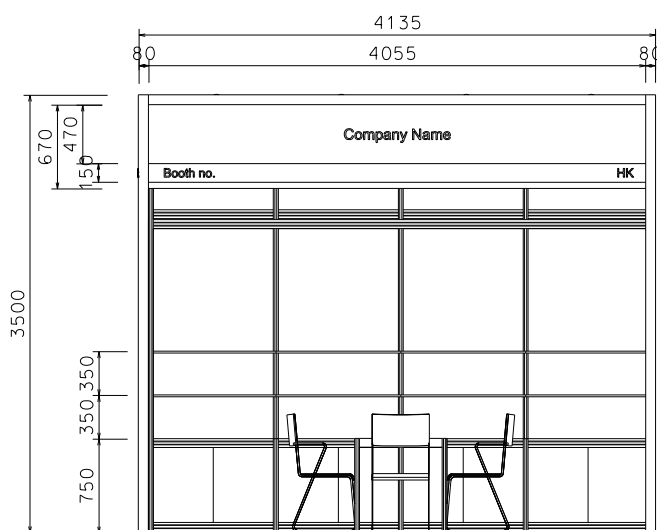

4M x 3M Left Corner Booth

四米乘三米左邊角位攤位

BLACK SYSTEM POSE

FOAMBOARD FASCIA W/
STICKER FIN.

BOOTH SPECIFICATIONS		QTY.
	1000W x 500D x 750H CABINET	4
	2000W x 300D WOODEN DISPLAY SHELF	4
	700W x 700D x 750H MEETING TABLE	1
	BLACK LEATHER CHAIR	3
	13W LED LAMP LONGARMED SPOTLIGHT (YELLOW LIGHT) AT 3500mmH	4
	800W SOCKET	3
	CEILING GRID (175mmH) SET AT 3.5mmH	17M
	RUBBISH BIN AND CARPET (12sqm.)	

*The Hong Kong Trade Development Council reserves the right to change the configuration if necessary.

*如有需要，香港貿易發展局有權更改攤位結構。