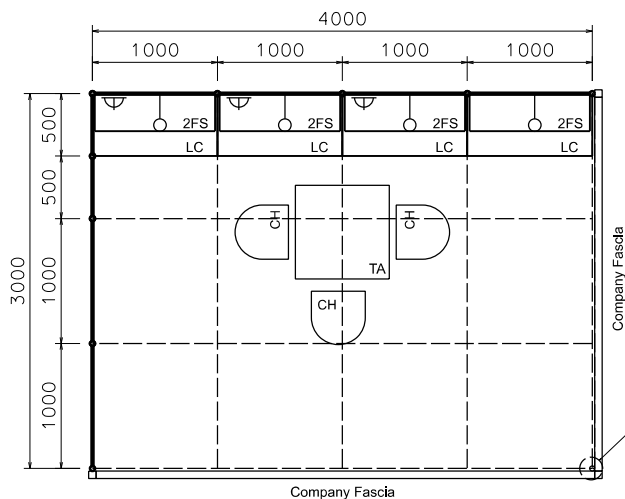

### 4M x 3M Right Corner Booth

四米乘三米右邊角位攤位

PLAN

FOAMBOARD FASCIA W/  
STICKER FIN.

BLACK  
SYSTEM  
POSE

PERSPECTIVE

ELEVATION

BOOTH SPECIFICATIONS		QTY.
	1000W x 500D x 750H CABINET	4
	2000W x 300D WOODEN DISPLAY SHELF	4
	700W x 700D x 750H MEETING TABLE	1
	BLACK LEATHER CHAIR	3
	13W LED LAMP LONGARMED SPOTLIGHT (YELLOW LIGHT) AT 3500mmH	4
	800W SOCKET	3
	CEILING GRID (175mmH) SET AT 3.5mmH	17M
	RUBBISH BIN AND CARPET (12sqm.)	