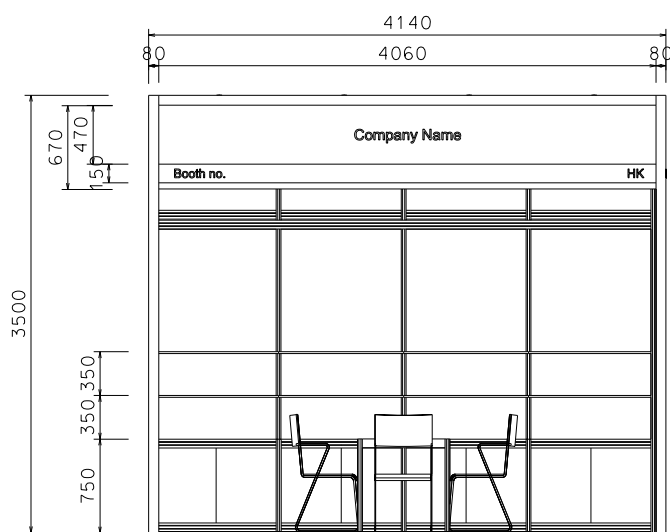

### 4M x 3M Right Corner Booth

四米乘三米右邊角位攤位

PLAN

FOAMBOARD FASCIA W/  
STICKER FIN.

BLACK  
SYSTEM  
POSE

PERSPECTIVE

ELEVATION

BOOTH SPECIFICATIONS		QTY.
	1000W x 500D x 750H CABINET	4
	2000W x 300D WOODEN DISPLAY SHELF	4
	700W x 700D x 750H MEETING TABLE	1
	BLACK LEATHER CHAIR	3
	13W LED LAMP LONGARMED SPOTLIGHT (YELLOW LIGHT) AT 3500mmH	4
	800W SOCKET	3
	CEILING GRID (175mmH) SET AT 3.5mmH	17M
	RUBBISH BIN AND CARPET (12sqm.)	