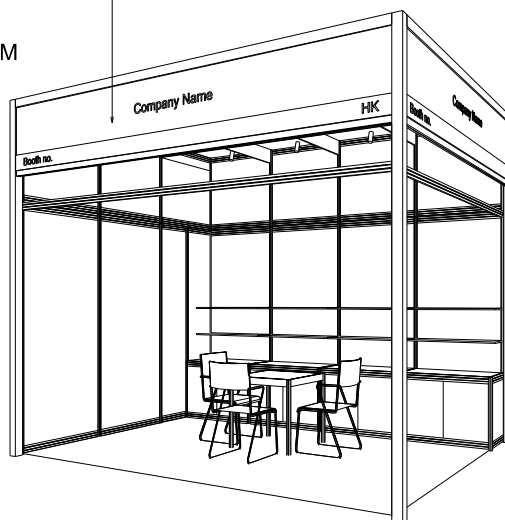

### 4M x 3M Right Corner Booth

四米乘三米右邊角位攤位

PLAN

FOAMBOARD FASCIA W/  
STICKER FIN.

BLACK  
SYSTEM  
POSE

PERSPECTIVE

ELEVATION

BOOTH SPECIFICATIONS		QTY.
	1000W x 500D x 750H CABINET	4
	2000W x 300D WOODEN DISPLAY SHELF	4
	700W x 700D x 750H MEETING TABLE	1
	BLACK LEATHER CHAIR	3
	13W LED LAMP LONGARMED SPOTLIGHT (YELLOW LIGHT) AT 3500mmH	4
	800W SOCKET	3
	CEILING GRID (175mmH) SET AT 3.5mmH	17M
	RUBBISH BIN AND CARPET (12sqm.)	