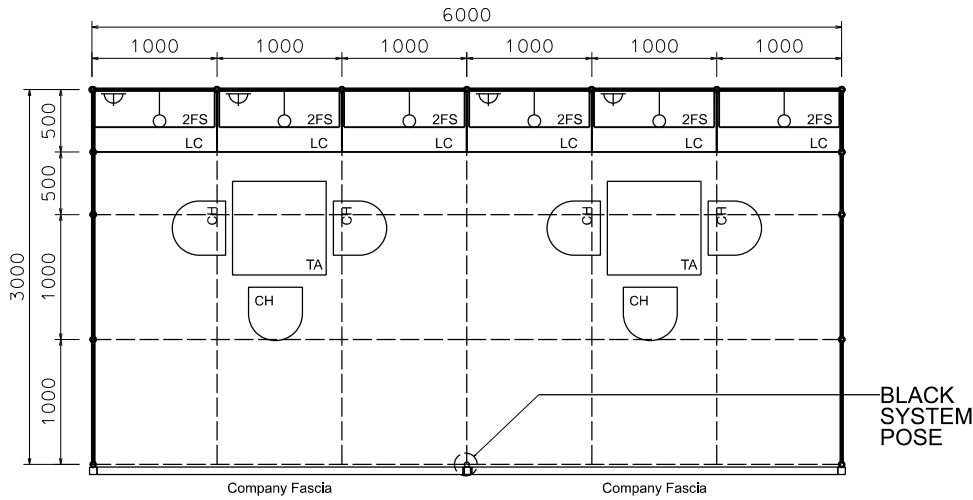

6M x 3M Standard Booth

六米乘三米攤位

FOAMBOARD FASCIA W/
STICKER FIN.

BOOTH SPECIFICATIONS		QTY.
	1000W x 500D x 750H CABINET	6
	3000W x 300D WOODEN DISPLAY SHELF	4
	700W x 700D x 750H MEETING TABLE	2
	BLACK LEATHER CHAIR	6
	13W LED LAMP LONGARMED SPOTLIGHT (YELLOW LIGHT) SET AT 3500mmH	6
	800W SOCKET	4
	CEILING GRID (175mmH) SET AT 3.5mmH	27M
	RUBBISH BIN & CARPET (18sqm.)	