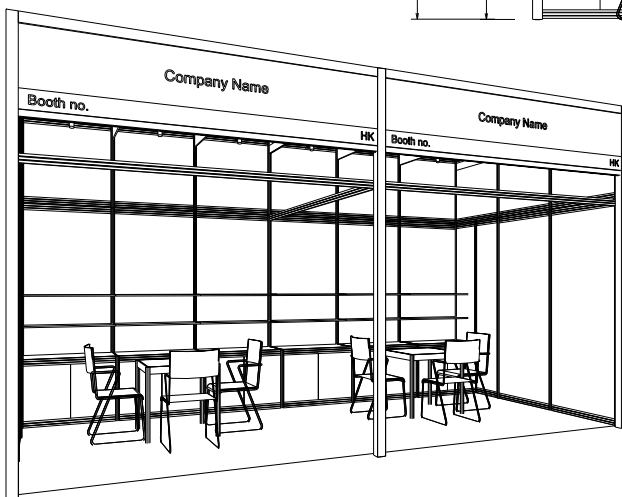

6M x 3M Standard Booth

六米乘三米攤位

FOAMBOARD FASCIA W/
STICKER FIN.

BOOTH SPECIFICATIONS		QTY.
	1000W x 500D x 750H CABINET	6
	3000W x 300D WOODEN DISPLAY SHELF	4
	700W x 700D x 750H MEETING TABLE	2
	BLACK LEATHER CHAIR	6
	13W LED LAMP LONGARMED SPOTLIGHT (YELLOW LIGHT) SET AT 3500mmH	6
	800W SOCKET	4
	CEILING GRID (175mmH) SET AT 3.5mmH	27M
	RUBBISH BIN & CARPET (18sqm.)	