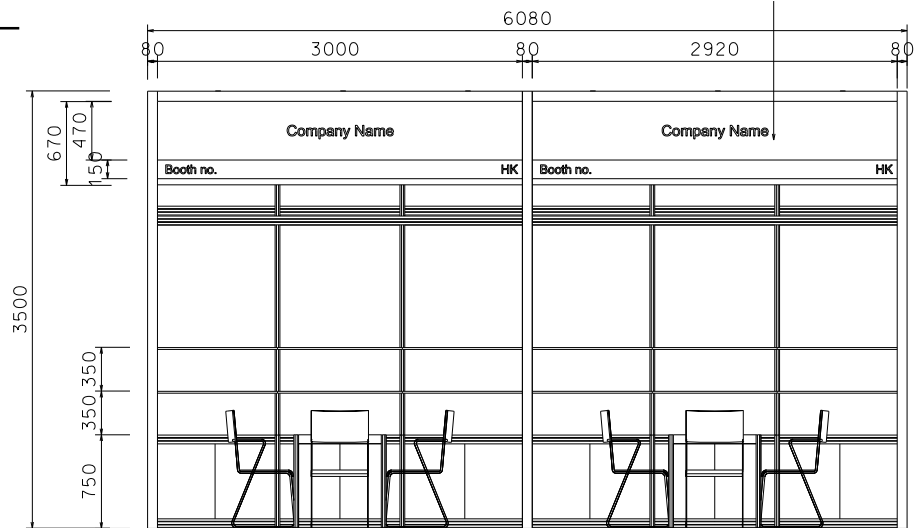

6M x 3M Standard Booth

六米乘三米攤位

FOAMBOARD FASCIA W/
STICKER FIN.

BOOTH SPECIFICATIONS		QTY.
	1000W x 500D x 750H CABINET	6
	3000W x 300D WOODEN DISPLAY SHELF	4
	700W x 700D x 750H MEETING TABLE	2
	BLACK LEATHER CHAIR	6
	13W LED LAMP LONGARMED SPOTLIGHT (YELLOW LIGHT) SET AT 3500mmH	6
	800W SOCKET	4
	CEILING GRID (175mmH) SET AT 3.5mmH	27M
	RUBBISH BIN & CARPET (18sqm.)	