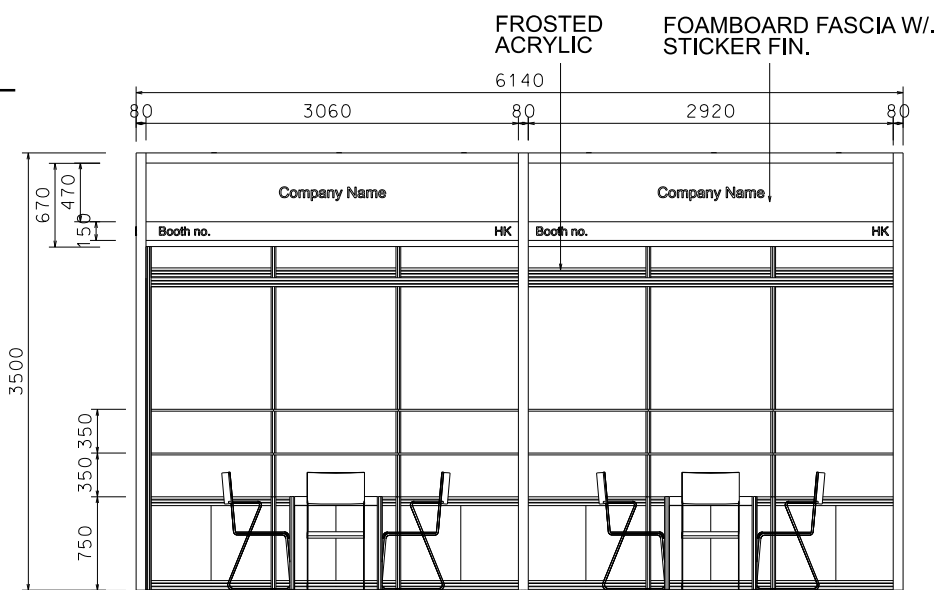

6M x 3M Left Corner Booth

六米乘三米左邊角位攤位

BOOTH SPECIFICATIONS		QTY.
	1000W x 500D x 750H CABINET	6
	3000W x 300D WOODEN DISPLAY SHELF	4
	700W x 700D x 750H MEETING TABLE	2
	BLACK LEATHER CHAIR	6
	13W LED LAMP LONGARMED SPOTLIGHT (YELLOW LIGHT) SET AT 3500mmH	6
	800W SOCKET	4
	CEILING GRID (175mmH) SET AT 3.5mmH	27M
	RUBBISH BIN & CARPET (18sqm.)	