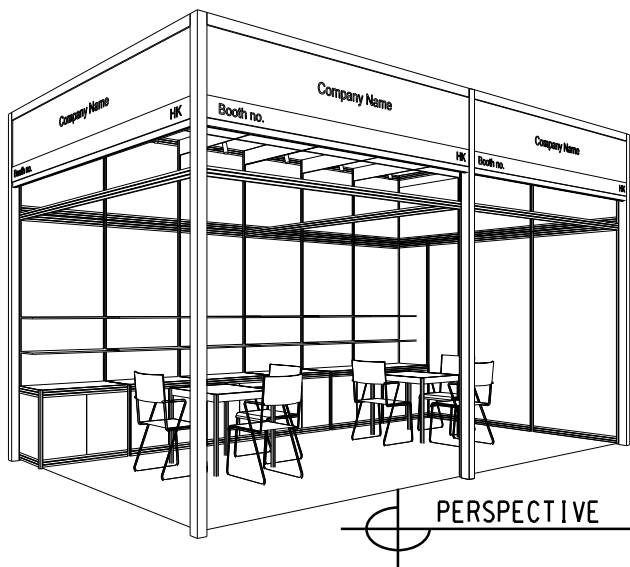

6M x 3M Left Corner Booth

六米乘三米左邊角位攤位

BOOTH SPECIFICATIONS		QTY.
	1000W x 500D x 750H CABINET	6
	3000W x 300D WOODEN DISPLAY SHELF	4
	700W x 700D x 750H MEETING TABLE	2
	BLACK LEATHER CHAIR	6
	13W LED LAMP LONGARMED SPOTLIGHT (YELLOW LIGHT) SET AT 3500mmH	6
	800W SOCKET	4
	CEILING GRID (175mmH) SET AT 3.5mmH	27M
	RUBBISH BIN & CARPET (18sqm.)	

*The Hong Kong Trade Development Council reserves the right to change the configuration if necessary.

*如有需要，香港貿易發展局有權更改攤位結構。