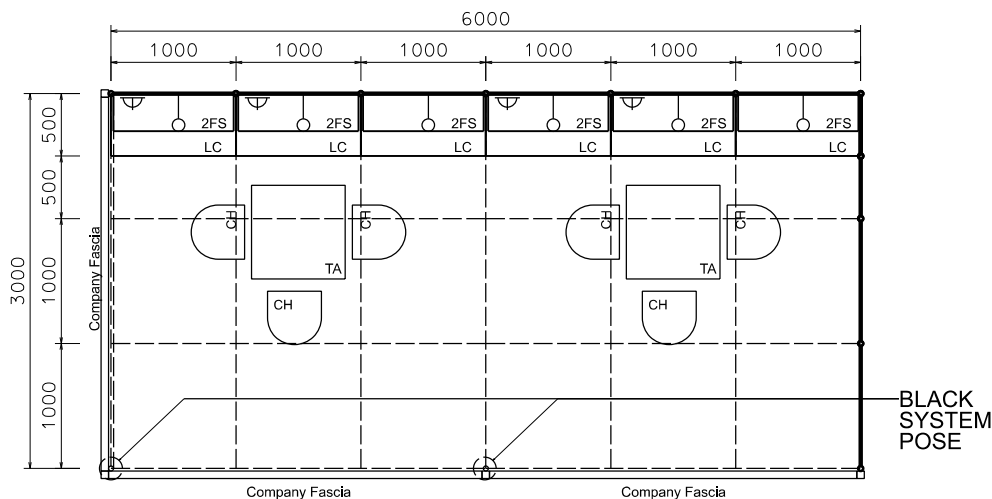

6M x 3M Left Corner Booth

六米乘三米左邊角位攤位

BOOTH SPECIFICATIONS		QTY.
	1000W x 500D x 750H CABINET	6
	3000W x 300D WOODEN DISPLAY SHELF	4
	700W x 700D x 750H MEETING TABLE	2
	BLACK LEATHER CHAIR	6
	13W LED LAMP LONGARMED SPOTLIGHT (YELLOW LIGHT) SET AT 3500mmH	6
	800W SOCKET	4
	CEILING GRID (175mmH) SET AT 3.5mmH	27M
	RUBBISH BIN & CARPET (18sqm.)	