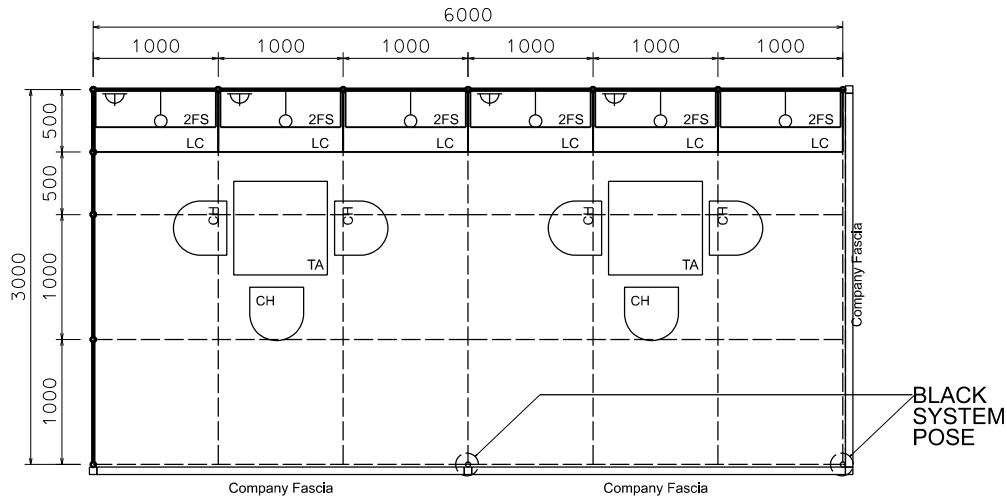

6M x 3M Right Corner Booth

六米乘三米右邊角位攤位

FOAMBOARD FASCIA W/
STICKER FIN.

PERSPECTIVE

BOOTH SPECIFICATIONS		QTY.
	1000W x 500D x 750H CABINET	6
	3000W x 300D WOODEN DISPLAY SHELF	4
	700W x 700D x 750H MEETING TABLE	2
	BLACK LEATHER CHAIR	6
	13W LED LAMP LONGARMED SPOTLIGHT (YELLOW LIGHT) SET AT 3500mmH	6
	800W SOCKET	4
	CEILING GRID (175mmH) SET AT 3.5mmH	27M
	RUBBISH BIN & CARPET (18sqm.)	