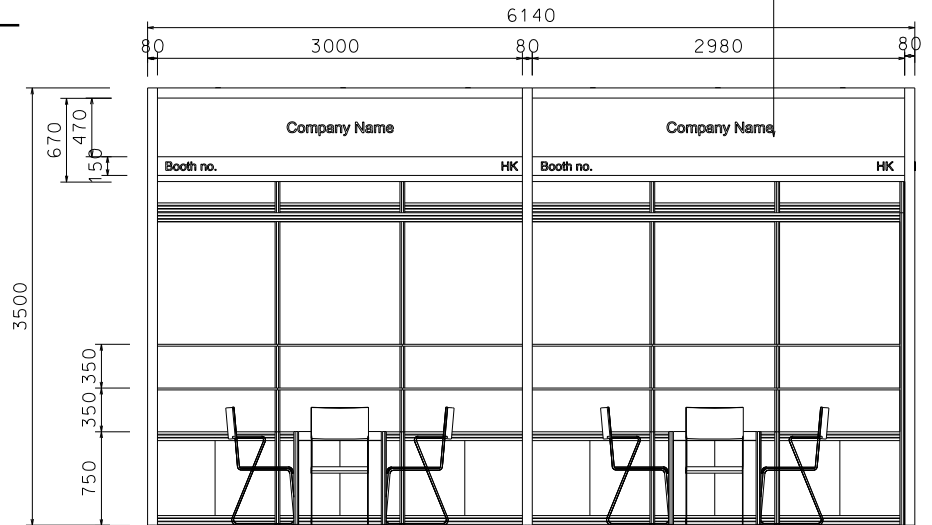

6M x 3M Right Corner Booth

六米乘三米右邊角位攤位

FOAMBOARD FASCIA W/
STICKER FIN.

PERSPECTIVE

BOOTH SPECIFICATIONS		QTY.
	1000W x 500D x 750H CABINET	6
	3000W x 300D WOODEN DISPLAY SHELF	4
	700W x 700D x 750H MEETING TABLE	2
	BLACK LEATHER CHAIR	6
	13W LED LAMP LONGARMED SPOTLIGHT (YELLOW LIGHT) SET AT 3500mmH	6
	800W SOCKET	4
	CEILING GRID (175mmH) SET AT 3.5mmH	27M
	RUBBISH BIN & CARPET (18sqm.)	

*The Hong Kong Trade Development Council reserves the right to change the configuration if necessary.

*如有需要，香港貿易發展局有權更改攤位結構。