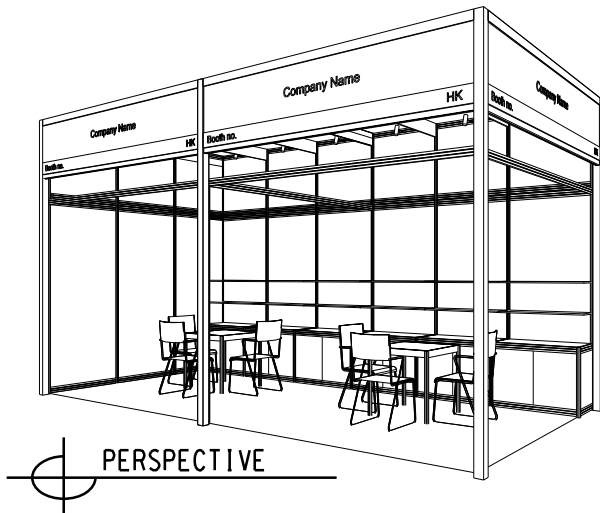

6M x 3M Right Corner Booth

六米乘三米右邊角位攤位

FOAMBOARD FASCIA W/
STICKER FIN.

PERSPECTIVE

BOOTH SPECIFICATIONS		QTY.
	1000W x 500D x 750H CABINET	6
	3000W x 300D WOODEN DISPLAY SHELF	4
	700W x 700D x 750H MEETING TABLE	2
	BLACK LEATHER CHAIR	6
	13W LED LAMP LONGARMED SPOTLIGHT (YELLOW LIGHT) SET AT 3500mmH	6
	800W SOCKET	4
	CEILING GRID (175mmH) SET AT 3.5mmH	27M
	RUBBISH BIN & CARPET (18sqm.)	

*The Hong Kong Trade Development Council reserves the right to change the configuration if necessary.

*如有需要，香港貿易發展局有權更改攤位結構。