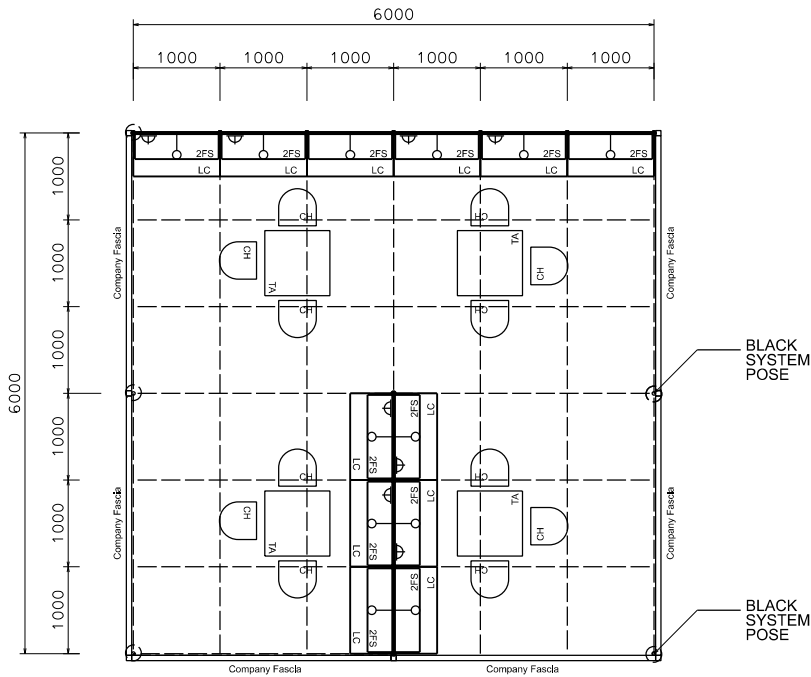

### 6M x 6M Standard peninsula booth

六米乘六米半島攤位

BLACK SYSTEM POSE

BLACK SYSTEM POSE

PLAN

FOAMBOARD FASCIA W/ STICKER FIN.

ELEVATION

PERSPECTIVE

BOOTH SPECIFICATIONS		QTY.
	1000W x 500D x 750H CABINET	12
	3000W x 300D WOODEN DISPLAY SHELF	8
	700W x 700D x 750H MEETING TABLE	4
	BLACK LEATHER CHAIR	12
	13W LED LAMP LONGARMED SPOTLIGHT (YELLOW LIGHT) SET AT 3500mmH	12
	800W SOCKET	8
	CEILING GRID (175mmH) SET AT 3.5mmH	57M
	RUBBISH BIN & CARPET (36sqm.)	