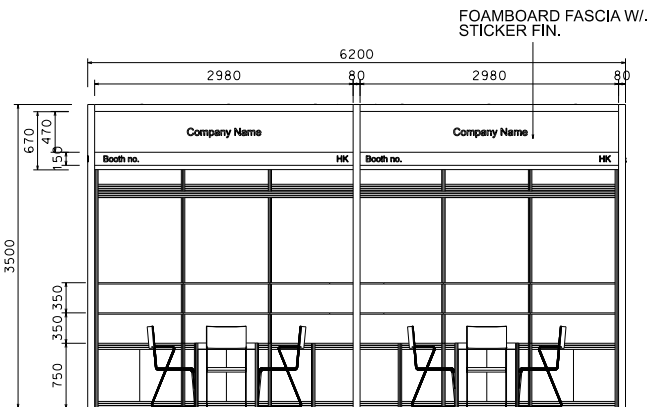

### 6M x 6M Standard peninsula booth

六米乘六米半島攤位

BLACK SYSTEM POSE

BLACK SYSTEM POSE

PLAN

FOAMBOARD FASCIA W/ STICKER FIN.

ELEVATION

PERSPECTIVE

BOOTH SPECIFICATIONS		QTY.
	1000W x 500D x 750H CABINET	12
	3000W x 300D WOODEN DISPLAY SHELF	8
	700W x 700D x 750H MEETING TABLE	4
	BLACK LEATHER CHAIR	12
	13W LED LAMP LONGARMED SPOTLIGHT (YELLOW LIGHT) SET AT 3500mmH	12
	800W SOCKET	8
	CEILING GRID (175mmH) SET AT 3.5mmH	57M
	RUBBISH BIN & CARPET (36sqm.)	