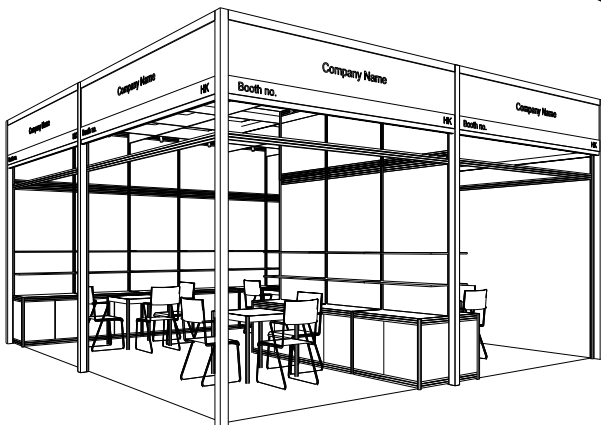

### 6M x 6M Standard peninsula booth

六米乘六米半島攤位

BLACK SYSTEM POSE

BLACK SYSTEM POSE

PLAN

FOAMBOARD FASCIA W/ STICKER FIN.

ELEVATION

PERSPECTIVE

BOOTH SPECIFICATIONS		QTY.
	1000W x 500D x 750H CABINET	12
	3000W x 300D WOODEN DISPLAY SHELF	8
	700W x 700D x 750H MEETING TABLE	4
	BLACK LEATHER CHAIR	12
	13W LED LAMP LONGARMED SPOTLIGHT (YELLOW LIGHT) SET AT 3500mmH	12
	800W SOCKET	8
	CEILING GRID (175mmH) SET AT 3.5mmH	57M
	RUBBISH BIN & CARPET (36sqm.)	