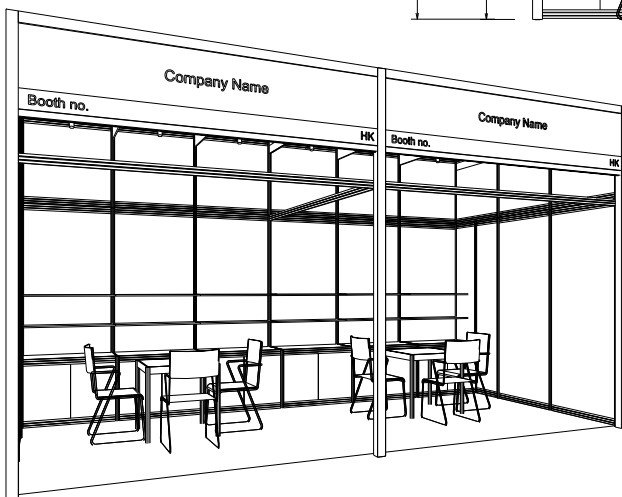

6M x 3M Standard Booth

六米乘三米攤位

FOAMBOARD FASCIA W/
STICKER FIN.

BOOTH SPECIFICATIONS		QTY.
	1000W x 500D x 750H CABINET	6
	3000W x 300D WOODEN DISPLAY SHELF	4
	700W x 700D x 750H MEETING TABLE	2
	BLACK LEATHER CHAIR	6
	13W LED LAMP LONGARMED SPOTLIGHT (YELLOW LIGHT) SET AT 3500mmH	6
	800W SOCKET	4
	CEILING GRID (175mmH) SET AT 3.5mmH	27M
	RUBBISH BIN & CARPET (18sqm.)	

*The Hong Kong Trade Development Council reserves the right to change the configuration if necessary.

*如有需要，香港貿易發展局有權更改攤位結構。