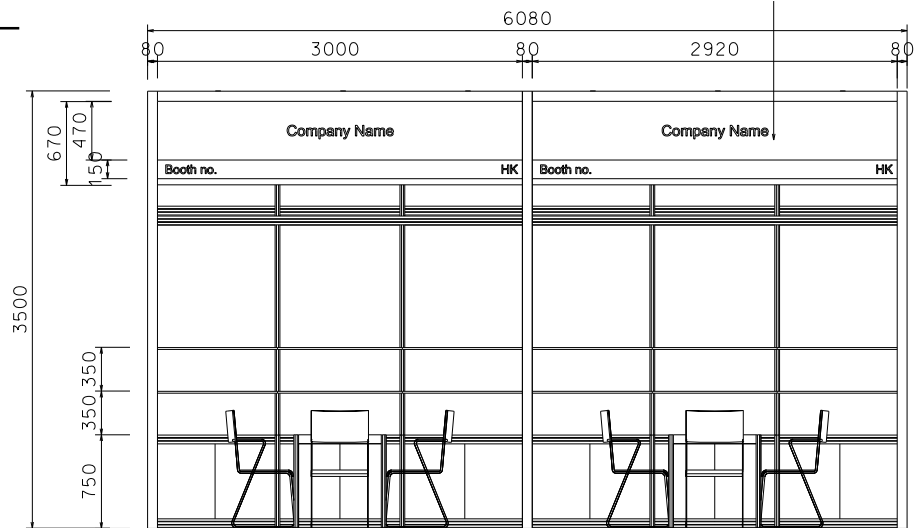

6M x 3M Standard Booth

六米乘三米攤位

FOAMBOARD FASCIA W/
STICKER FIN.

BOOTH SPECIFICATIONS		QTY.
	1000W x 500D x 750H CABINET	6
	3000W x 300D WOODEN DISPLAY SHELF	4
	700W x 700D x 750H MEETING TABLE	2
	BLACK LEATHER CHAIR	6
	13W LED LAMP LONGARMED SPOTLIGHT (YELLOW LIGHT) SET AT 3500mmH	6
	800W SOCKET	4
	CEILING GRID (175mmH) SET AT 3.5mmH	27M
	RUBBISH BIN & CARPET (18sqm.)	

*The Hong Kong Trade Development Council reserves the right to change the configuration if necessary.

*如有需要，香港貿易發展局有權更改攤位結構。