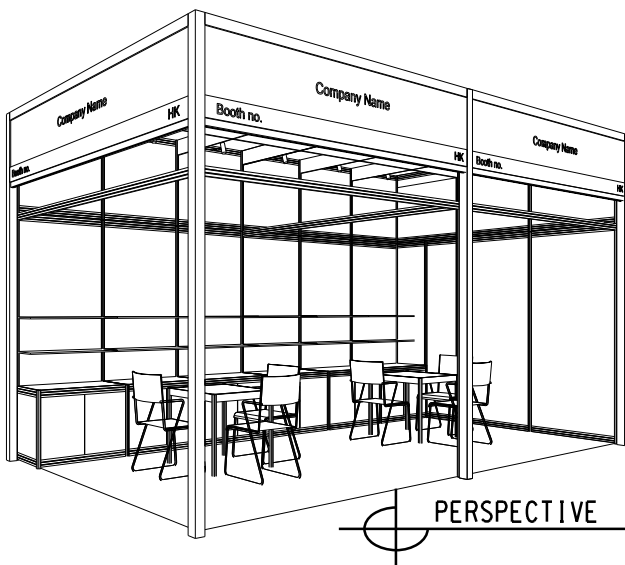

6M x 3M Left Corner Booth

六米乘三米左邊角位攤位

BOOTH SPECIFICATIONS		QTY.
	1000W x 500D x 750H CABINET	6
	3000W x 300D WOODEN DISPLAY SHELF	4
	700W x 700D x 750H MEETING TABLE	2
	BLACK LEATHER CHAIR	6
	13W LED LAMP LONGARMED SPOTLIGHT (YELLOW LIGHT) SET AT 3500mmH	6
	800W SOCKET	4
	CEILING GRID (175mmH) SET AT 3.5mmH	27M
	RUBBISH BIN & CARPET (18sqm.)	

*The Hong Kong Trade Development Council reserves the right to change the configuration if necessary.

*如有需要，香港貿易發展局有權更改攤位結構。