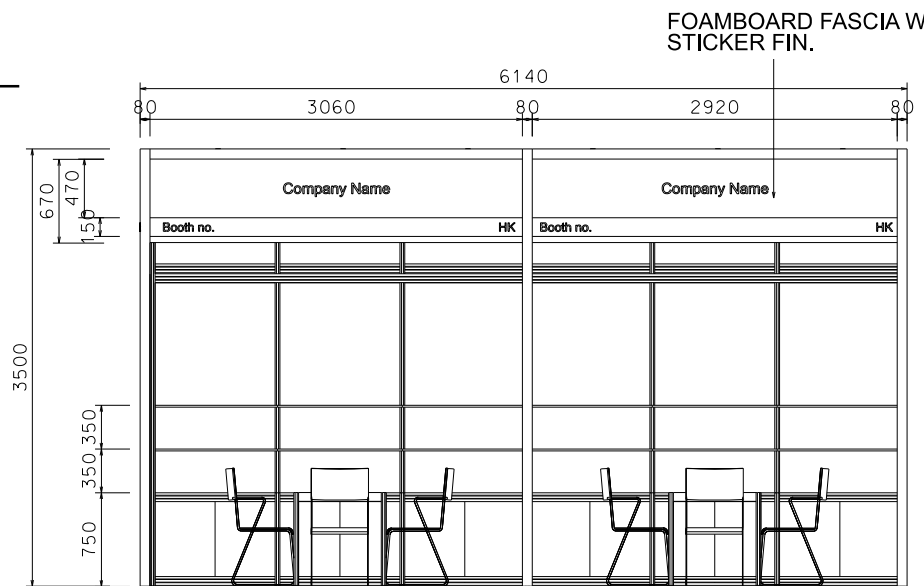

6M x 3M Left Corner Booth

六米乘三米左邊角位攤位

BOOTH SPECIFICATIONS		QTY.
	1000W x 500D x 750H CABINET	6
	3000W x 300D WOODEN DISPLAY SHELF	4
	700W x 700D x 750H MEETING TABLE	2
	BLACK LEATHER CHAIR	6
	13W LED LAMP LONGARMED SPOTLIGHT (YELLOW LIGHT) SET AT 3500mmH	6
	800W SOCKET	4
	CEILING GRID (175mmH) SET AT 3.5mmH	27M
	RUBBISH BIN & CARPET (18sqm.)	