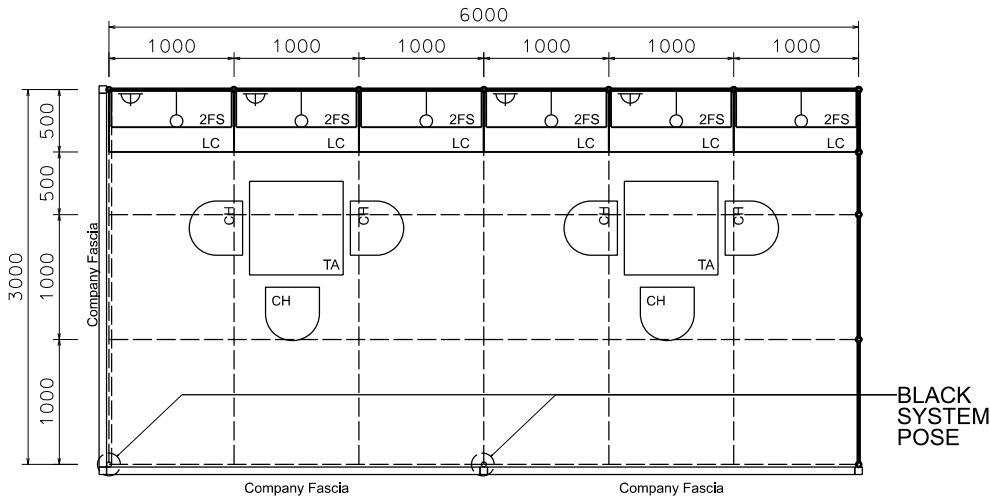

6M x 3M Left Corner Booth

六米乘三米左邊角位攤位

BOOTH SPECIFICATIONS		QTY.
	1000W x 500D x 750H CABINET	6
	3000W x 300D WOODEN DISPLAY SHELF	4
	700W x 700D x 750H MEETING TABLE	2
	BLACK LEATHER CHAIR	6
	13W LED LAMP LONGARMED SPOTLIGHT (YELLOW LIGHT) SET AT 3500mmH	6
	800W SOCKET	4
	CEILING GRID (175mmH) SET AT 3.5mmH	27M
	RUBBISH BIN & CARPET (18sqm.)	