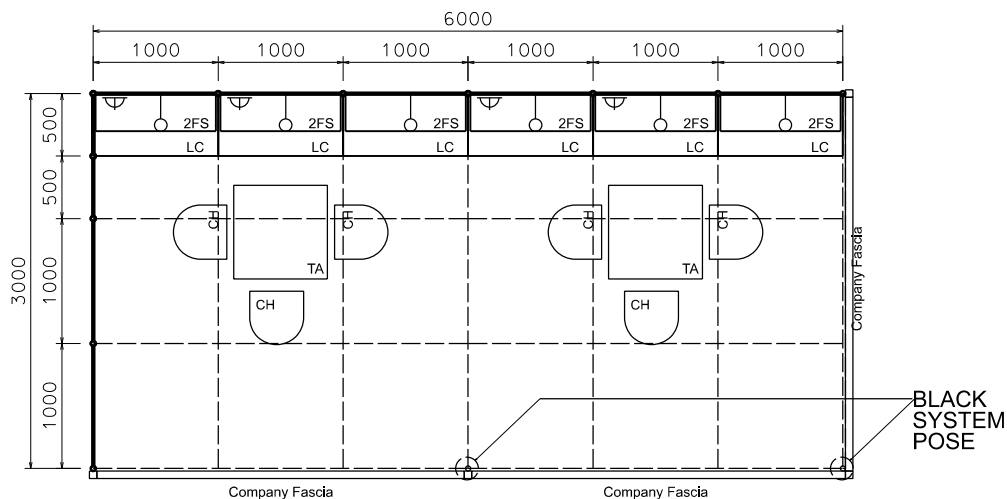

6M x 3M Right Corner Booth

六米乘三米右邊角位攤位

FOAMBOARD FASCIA W/
STICKER FIN.

PERSPECTIVE

BOOTH SPECIFICATIONS		QTY.
	1000W x 500D x 750H CABINET	6
	3000W x 300D WOODEN DISPLAY SHELF	4
	700W x 700D x 750H MEETING TABLE	2
	BLACK LEATHER CHAIR	6
	13W LED LAMP LONGARMED SPOTLIGHT (YELLOW LIGHT) SET AT 3500mmH	6
	800W SOCKET	4
	CEILING GRID (175mmH) SET AT 3.5mmH	27M
	RUBBISH BIN & CARPET (18sqm.)	