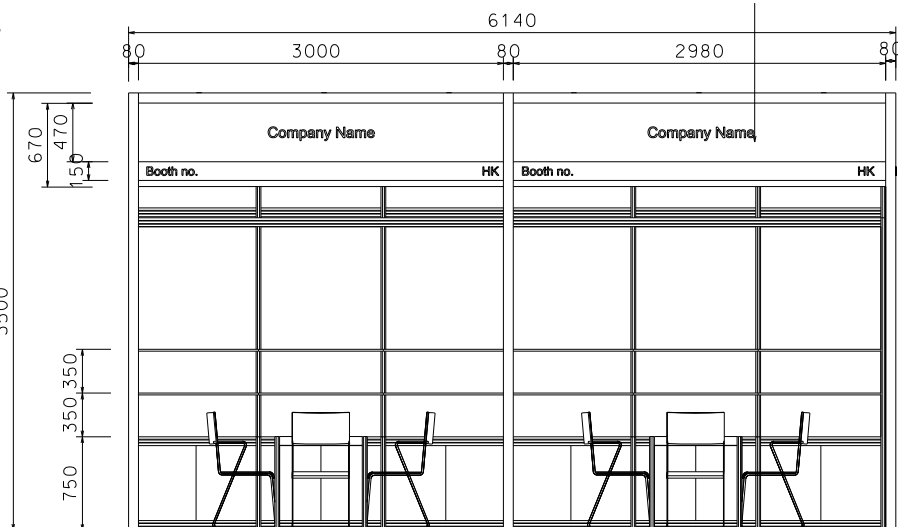

6M x 3M Right Corner Booth

六米乘三米右邊角位攤位

FOAMBOARD FASCIA W/
STICKER FIN.

PERSPECTIVE

BOOTH SPECIFICATIONS		QTY.
	1000W x 500D x 750H CABINET	6
	3000W x 300D WOODEN DISPLAY SHELF	4
	700W x 700D x 750H MEETING TABLE	2
	BLACK LEATHER CHAIR	6
	13W LED LAMP LONGARMED SPOTLIGHT (YELLOW LIGHT) SET AT 3500mmH	6
	800W SOCKET	4
	CEILING GRID (175mmH) SET AT 3.5mmH	27M
	RUBBISH BIN & CARPET (18sqm.)	