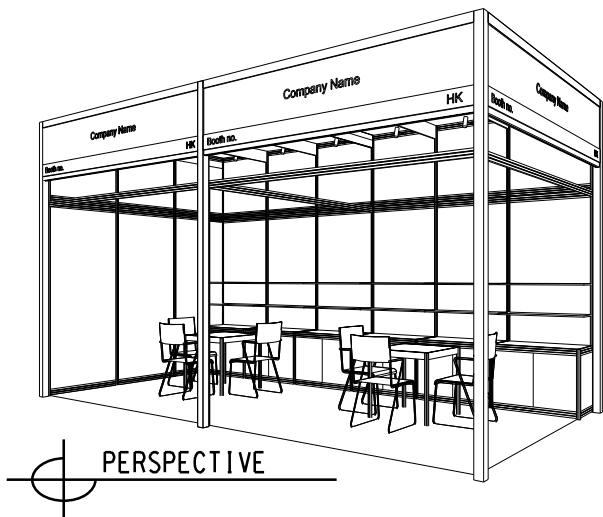

6M x 3M Right Corner Booth

六米乘三米右邊角位攤位

FOAMBOARD FASCIA W/
STICKER FIN.

PERSPECTIVE

BOOTH SPECIFICATIONS		QTY.
	1000W x 500D x 750H CABINET	6
	3000W x 300D WOODEN DISPLAY SHELF	4
	700W x 700D x 750H MEETING TABLE	2
	BLACK LEATHER CHAIR	6
	13W LED LAMP LONGARMED SPOTLIGHT (YELLOW LIGHT) SET AT 3500mmH	6
	800W SOCKET	4
	CEILING GRID (175mmH) SET AT 3.5mmH	27M
	RUBBISH BIN & CARPET (18sqm.)	

*The Hong Kong Trade Development Council reserves the right to change the configuration if necessary.

*如有需要，香港貿易發展局有權更改攤位結構。